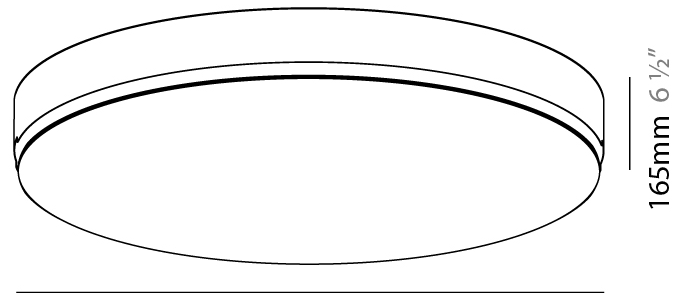

GENERAL

Series: Sign
Brand: Prolicht
Division: Architectural
Mounting Type: Trimless
Mounting Location: Ceiling
Subcategory: Ambient

PHYSICAL

Shape: Round
Diameter (mm): 630
Diameter (in): 24 ¹³/₁₆
Height (mm): 165
Height (in): 6 ¹/₂
Light Distribution: Direct
Weight (kg): 8.3
Weight (lbs): 18.298
Diffuser: PMMA - Opal
Fixture Material: Extruded Aluminum / Steel
Cut-out Measurements: 655mm / 25 13/16"
Upon Request: Unique Sizes Unique Ceiling Thickness Unique Mounting Depth Spot Inserts

ELECTRICAL

Lamp Type: LED (Zhaga Standard)
Input Wattage (W): 66.5
Total Output Wattage (W): 57
Dimming: [Tri-Mode (Non-Dimming and Phase Dimming (120Vac only) and 0-10V Dimming)](#)
Driver Included: Yes
Driver Location: Integrated
Driver Type: Constant Current - Universal
Driver Class: Class 2
Input Voltage (V): 120 - 277
Constant Current (MA): 500

LED

[Color Temperature (°K): 2700 / 3000 / 3500 / 4000](#)
Max. Delivered Lumen (lm): 5535 / 6194 / 6358 / 6594
Nominal Lumen (lm): 7410 / 8292 / 8512 / 8828
CRI: >80 CRI
Efficiency (%): 65% (5mm Perspex)|74%
Lamp Life (hrs): 50000
Upon Request: RGB-W Tunable White Special Color Temperature CRI90

OPTICAL

RATINGS AND CERTIFICATIONS

Certified By: Certified for North American Standards
IP rating: IP20

Ø 630mm 24 ¹³/₁₆"

165mm 6 ¹/₂"