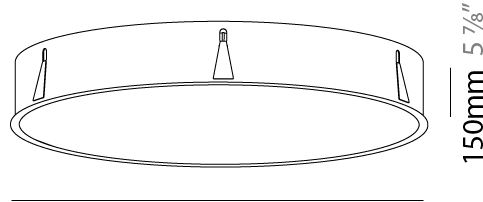

GENERAL

Series: Sign
Brand: Prolicht
Division: Architectural
Mounting Type: Recessed
Mounting Location: Ceiling
Subcategory: Ambient

PHYSICAL

Shape: Round
Diameter (mm): 970
Diameter (in): 38 ³/₁₆
Height (mm): 150
Height (in): 5 ⁷/₈
Ceiling Thickness (mm): 10 / 12 / 15 / 25
Ceiling Thickness (in): 3/8 or 1/2 or 9/16 or 1
Min. Recessing Depth (mm): 160
Min. Recessing Depth (in): 6 ⁵/₁₆
Light Distribution: Direct
Weight (kg): 16.545
Weight (lbs): 36.475
Diffuser: [PMMA - Opal or Micro-Prism](#)
Fixture Finish: [SSR / BKV / CWI / CRY / HAB / UFT / ITA / RUA / FTG / MYG / LOD / PUS / FRO / FUP / KIA / POP / BLS / SPG / MEY / GOH / GUM / CHC / COM / ABZ / JAG / OBR / MOS / ROR](#)
Fixture Material: Extruded Aluminum / Steel
Cut-out Measurements: 958mm / 37 11/16"

ELECTRICAL

Lamp Type: LED (Zhaga Standard)
Input Wattage (W): 129.8
Total Output Wattage (W): 111
Dimming: [Tri-Mode (Non-Dimming and Phase Dimming (120Vac only) and 0-10V Dimming)](#)
Driver Included: Yes
Driver Location: Integrated
Driver Type: Constant Current - Universal
Driver Class: Class 2
Input Voltage (V): 120 - 277
Constant Current (MA): 500

LED

[Color Temperature (°K): 3000 / 4000](#)
Max. Delivered Lumen (lm): 11450 / 12319 / 12570
CRI: >80 CRI
Lamp Life (hrs): 50000

OPTICAL

RATINGS AND CERTIFICATIONS

Certified By: Certified for North American Standards
IP rating: IP20

Ø 970mm 38 ³/₁₆"

150mm 5 ⁷/₈"

958mm
37 ¹¹/₁₆"

160mm
6 ⁵/₁₆"

10 - 25mm
³/₈" - 1"