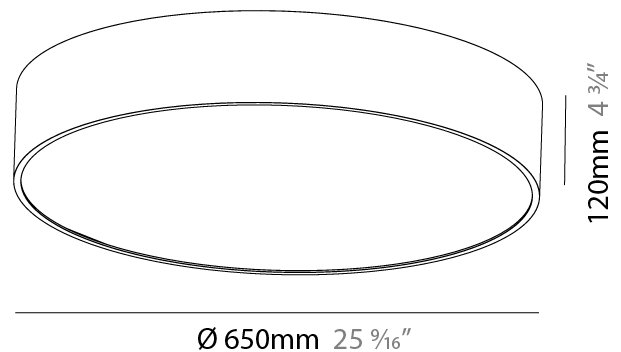

1. To build a product code in our configurator select the specify button on the base model # product page
2. To build a manual product code on this datasheet choose from the options listed below in blue font and add the suffix to the base model #

GENERAL

Series: Sign
Brand: Prolicht
Division: Architectural
Mounting Type: Surface
Mounting Location: Ceiling
Subcategory: Ambient

PHYSICAL

Shape: Round
Diameter (mm): 650
Diameter (in): 25 ³/₁₆
Height (mm): 120
Height (in): 4 ³/₄
Light Distribution: Direct
Weight (kg): 8.4
Weight (lbs): 18.518
Diffuser: PMMA - Opal or Micro-Prism
Fixture Finish: SSR / BKV / CWI / CRY / HAB / UFT / ITA / RUA / FTG / MYG / LOD / PUS / FRO / FUP / KIA / POP / BLS / SPG / MEY / GOH / GUM / CHC / COM / ABZ / JAG / OBR / MOS / ROR
Fixture Material: Extruded Aluminum / Steel

ELECTRICAL

Lamp Type: LED (Zhaga Standard)
Input Wattage (W): 66.5
Total Output Wattage (W): 57
Dimming: Tri-Mode (Non-Dimming and Phase Dimming (120Vac only) and 0-10V Dimming)
Driver Included: Yes
Driver Location: Integrated
Driver Type: Constant Current - Universal
Driver Class: Class 2
Input Voltage (V): 120 - 277
Constant Current (MA): 500

LED

Color Temperature (°K): 2700 / 3000 / 3500 / 4000
Max. Delivered Lumen (lm): 5880 / 6360 / 6450
CRI: >80 CRI
Efficiency (%): 73
Lamp Life (hrs): 50000

OPTICAL

RATINGS AND CERTIFICATIONS

Certified By: Certified for North American Standards
IP rating: IP20