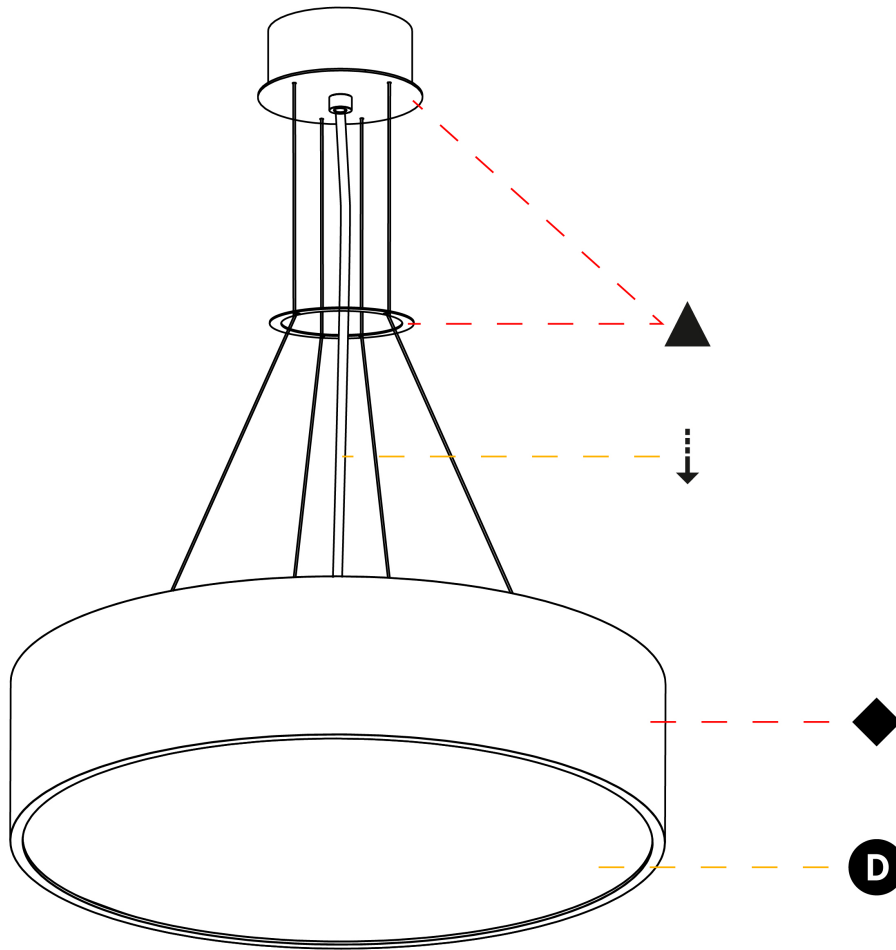

SIGN SUSPENSION

A30360-

PROJECT	_____
TYPE	_____
SPECIFIER	_____
QUANTITY	_____
DATE	_____

A