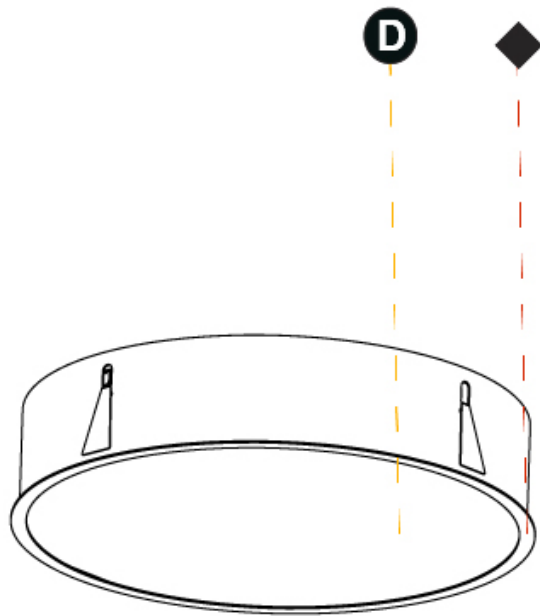

SIGN RECESSED

A37773-

PROJECT _____

TYPE _____

SPECIFIER _____

QUANTITY _____

DATE _____