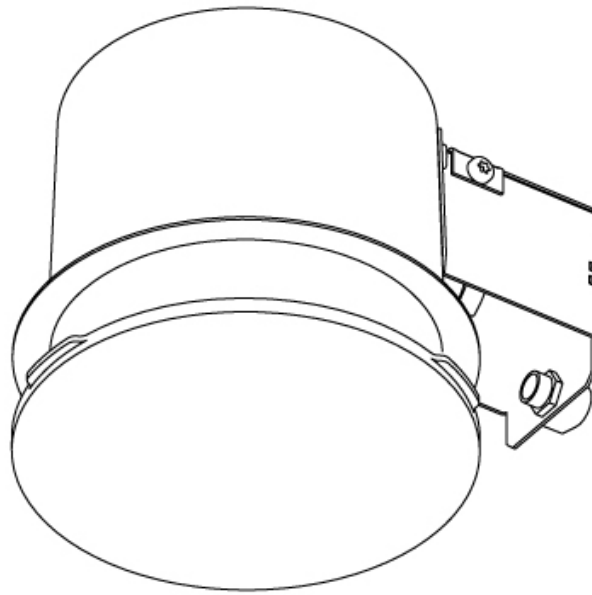

SIGN TRIMLESS

A37669-

PROJECT

TYPE

SPECIFIER

QUANTITY

DATE