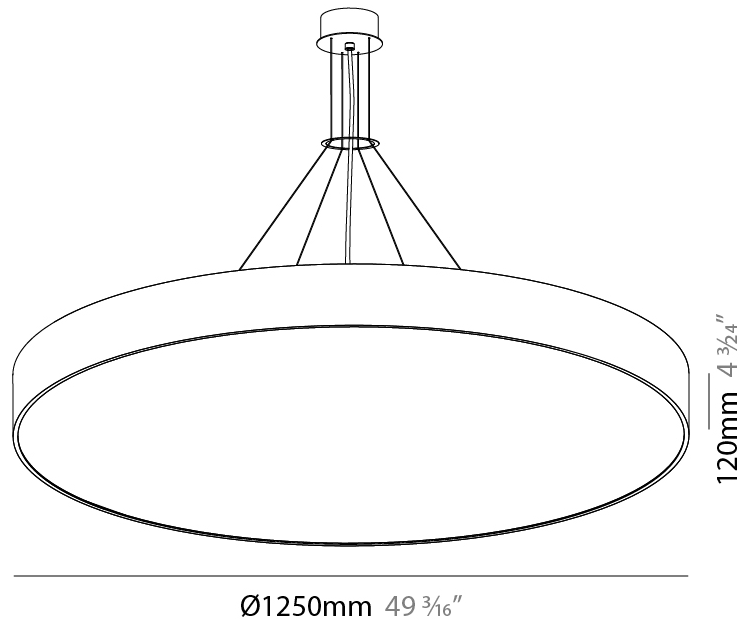

GENERAL

Series: Sign
Brand: Prolicht
Division: Architectural
Mounting Type: Suspension
Mounting Location: Ceiling
Subcategory: Pendant

PHYSICAL

Shape: Round
Diameter (mm): 1250
Diameter (in): 49 3/16
Height (mm): 120
Height (in): 4 3/4
Max. Overall Height (mm): 2120
Max. Overall Height (in): 83 7/16
Light Distribution: Direct
Weight (kg): 28.7
Weight (lbs): 63.27
Diffuser: PMMA - Opal
Fixture Finish: SSR / BKV / CWI / CRY / HAB / UFT / ITA / RUA / FTG / MYG / LOD / PUS / FRO / FUP / KIA / POP / BLS / SPG / MEY / GOH / GUM / CHC / COM / ABZ / JAG / OBR / MOS / ROR
Fixture Material: Extruded Aluminum / Steel
Cable Details: 2000mm or 6000mm Transparent Cable

ELECTRICAL

Lamp Type: LED (Zhaga Standard)
Input Wattage (W): 213.5
Total Output Wattage (W): 183
Dimming: Tri-Mode (Non-Dimming and Phase Dimming (120Vac only) and 0-10V Dimming)
Driver Included: Yes
Driver Location: Integrated
Driver Type: Constant Current - Universal
Driver Class: Class 1
Input Voltage (V): 120 - 277
Constant Current (MA): 500

LED

Color Temperature (°K): 2700 / 3000 / 3500 / 4000
Max. Delivered Lumen (lm): 18880 / 20306 / 20720
CRI: >80 CRI
Efficiency (%): 78
Lamp Life (hrs): 50000

OPTICAL

RATINGS AND CERTIFICATIONS

Certified By: Certified for North American Standards
IP rating: IP20