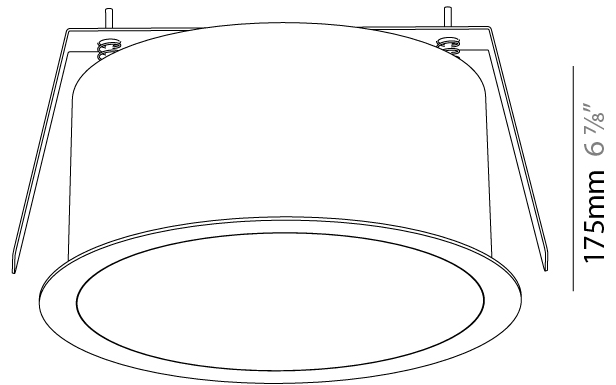

GENERAL

Series: Sign
Brand: Prolicht
Division: Architectural
Mounting Type: Recessed
Mounting Location: Ceiling
Subcategory: Ambient

PHYSICAL

Shape: Round
Diameter (mm): 313
Diameter (in): 12 5/16
Height (mm): 175
Height (in): 6 7/8
Ceiling Thickness (mm): 10 / 12.5 / 15 / 25 / 30
Ceiling Thickness (in): 3/8 or 1/2 or 9/16 or 1 or 1 3/16
Min. Recessing Depth (mm): 175
Min. Recessing Depth (in): 6 7/8
Light Distribution: Direct
Weight (kg): 3.229
Weight (lbs): 7.12
Diffuser: PMMA - Opal or Micro-Prism
Fixture Finish: SSR / BKV / CWI / CRY / HAB / UFT / ITA / RUA / FTG / MYG / LOD / PUS / FRO / FUP / KIA / POP / BLS / SPG / MEY / GOH / GUM / CHC / COM / ABZ / JAG / OBR / MOS / ROR
Fixture Material: Extruded Aluminum / Steel
Cut-out Measurements: 300mm / 11 13/16"

ELECTRICAL

Lamp Type: LED (Zhaga Standard)
Input Wattage (W): 16.5
Total Output Wattage (W): 12.75
Dimming: Tri-Mode (Non-Dimming and Phase Dimming (120Vac only) and 0-10V Dimming)
Driver Included: Yes
Driver Location: Integrated
Driver Type: Constant Current - Universal
Driver Class: Class 2
Input Voltage (V): 120 - 277
Constant Current (MA): 500

LED

Color Temperature (°K): 3000 / 4000
Max. Delivered Lumen (lm): 1230 / 1264 / 1290
CRI: >80 CRI
Lamp Life (hrs): 50000

OPTICAL

RATINGS AND CERTIFICATIONS

Certified By: Certified for North American Standards
IP rating: IP20

Ø 313mm 12 5/16"