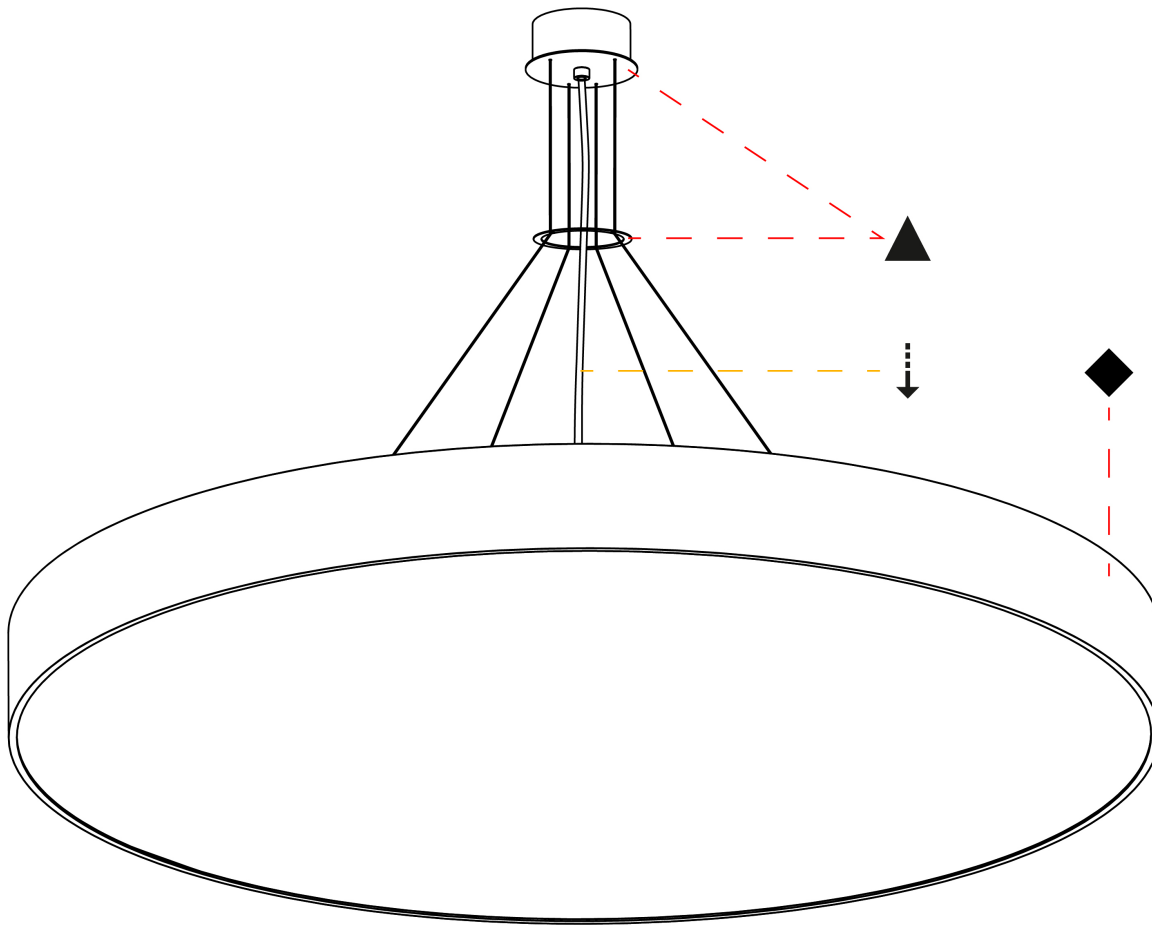

SIGN SUSPENSION

A30356-

PROJECT	_____
TYPE	_____
SPECIFIER	_____
QUANTITY	_____
DATE	_____

A