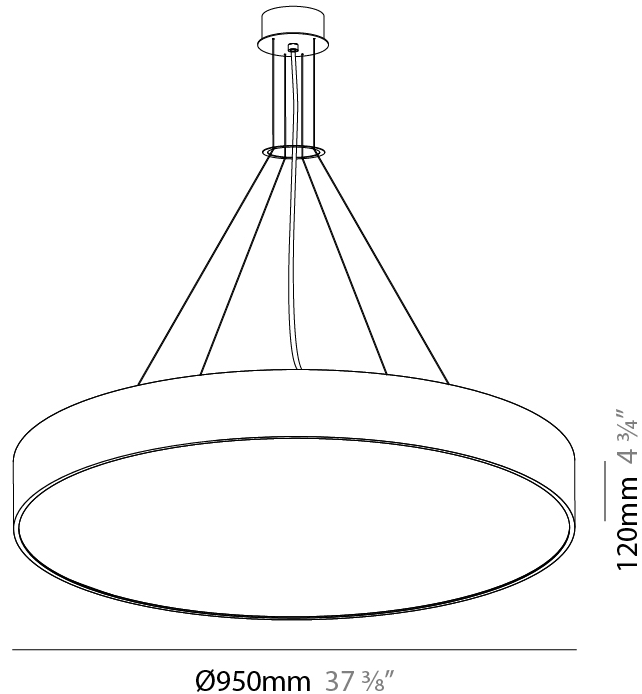

GENERAL

Series: Sign
Brand: Prolicht
Division: Architectural
Mounting Type: Suspension
Mounting Location: Ceiling
Subcategory: Pendant

PHYSICAL

Shape: Round
Diameter (mm): 950
Diameter (in): 37 ³/₈
Depth (mm): 120
Depth (in): 4 ³/₄
Max. Overall Height (mm): 2120
Max. Overall Height (in): 83 ⁷/₁₆
Light Distribution: Direct
Weight (kg): 16.058
Weight (lbs): 35.40
Diffuser: PMMA - Opal or Micro-Prism
Fixture Finish: SSR / BKV / CWI / CRY / HAB / UFT / ITA / RUA / FTG / MYG / LOD / PUS / FRO / FUP / KIA / POP / BLS / SPG / MEY / GOH / GUM / CHC / COM / ABZ / JAG / OBR / MOS / ROR
Fixture Material: Extruded Aluminum / Steel
Cable Details: 2000mm or 6000mm Transparent Cable

ELECTRICAL

Lamp Type: LED (Zhaga Standard)
Input Wattage (W): 129.5
Total Output Wattage (W): 111
Dimming: Tri-Mode (Non-Dimming and Phase Dimming (120Vac only) and 0-10V Dimming)
Driver Included: Yes
Driver Location: Integrated
Driver Type: Constant Current - Universal
Driver Class: Class 1
Input Voltage (V): 120 - 277
Constant Current (MA): 500

LED

Color Temperature (°K): 2700 / 3000 / 3500 / 4000
Max. Delivered Lumen (lm): 11450 / 12319 / 12570
CRI: >80 CRI
Lamp Life (hrs): 50000

OPTICAL

Beam Angle: 110

RATINGS AND CERTIFICATIONS

Certified By: Certified for North American Standards
IP rating: IP20

PROJECT _____
TYPE _____
SPECIFIER _____
QUANTITY _____
DATE _____